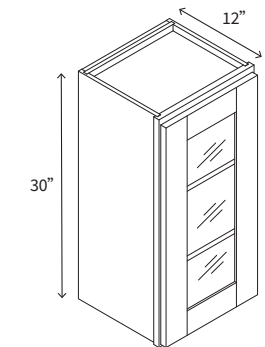

• 1 Door

WALL GLASS CABINET 42" HIGH

Name	Size	Wt
W2442GD	24w x 42h x 12d	66 lb
W3042GD	30w x 42h x 12d	72 lb
W3642GD	36w x 42h x 12d	79 lb

Frosted glass.
Finished interior is an upgrade option.

• 2 Doors

WALL GLASS CABINET 30" HIGH

Name	Size	Wt
W1530GD	15w x 30h x 12d	30 lb
W1830GD	18w x 30h x 12d	34 lb

Frosted glass.
Finished interior is an upgrade option.
Specify left or right hinge.

• 1 Door

WALL GLASS CABINET 30" HIGH