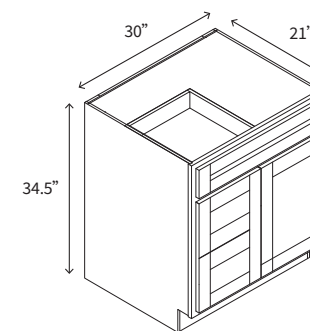

VANITY SINK BASE COMBO CABINET 30"

DL=Drawers Left