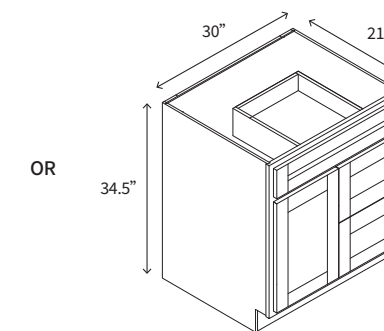

DR=Drawers Right

• 1 Door, 2 Drawers

Name	Size	Wt
VSD3021DL	30w x 34.5h x 21d	79 lb
VSD3021DR	30w x 34.5h x 21d	79 lb

Two deep 12" wide drawers.
No center style.
Full back.