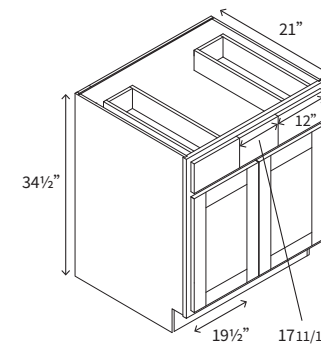

VANITY SINK BASE COMBO 42"

Name	Size	Wt
VSD4221	42w x 34.5h x 21d	88 lb

Two deep 12" wide drawers.
No center style.
Full back.

• 1 Drawer Left, 1 Drawer Right, Sink Centered