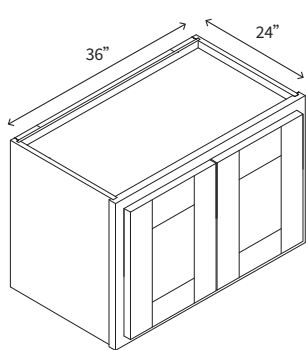

WALL FRIDGE CABINET

Name	Size	Wt
W361224	36w x 12h x 24d	33 lb
W361524	36w x 15h x 24d	38 lb
W361824	36w x 18h x 24d	39 lb
W362124	36w x 21h x 24d	50 lb
W362424	36w x 24h x 24d	67 lb

• 2 Doors