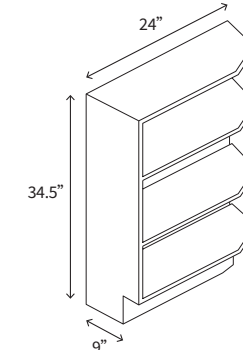

• 1 Door, 1 Drawer

BASE END CORNER CABINET

Name	Size	Wt
BEC24	24w x 34.5h x 24d	51 lb

Two 18 3/8" doors

• 2 Doors, 2 False Fronts

BASE END SHELF CABINET

Name	Size	Wt
BES09	9w x 34.5h x 24d	37 lb

Specify left or right.
Two-piece, Shelf and Toe-kick.