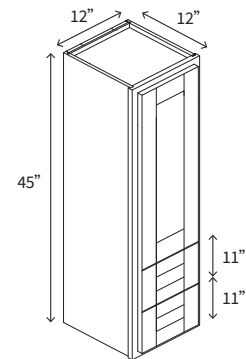

VANITY SINK BASE COMBO 60"

Name	Size	Wt
VSD6021DD	60w x 34.5h x 21d	120 lb

Three deep 12" wide drawers.
No center styles.

• 3 Drawers Middle, Double Sink

VANITY COUNTERTOP LINEN CABINET

Name	Size	Wt
DV1245	12w x 45h x 12d	45 lb