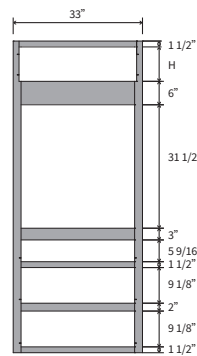

TALL OVEN CABINET

Name	Size	Wt
OC338424	33w x 84h x 24d	153 lb
OC339024	33w x 90h x 24d	165 lb
OC339624	33w x 96h x 24d	175 lb

Will work for single oven, Oven/Microwave Combo or double oven. One bottom drawer remains for double oven & Oven/Microwave configuration (divider will need to be cut).

Extra Trim piece(s) may be needed.

Additional modification charge(s) may

• 2 Doors, 1 or 3 bottom drawers