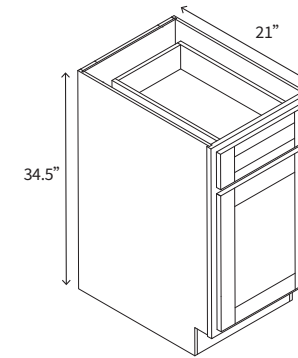

VANITY SINK BASE CABINET

Name	Size	Wt
VB09	9w x 34.5h x 21d	35 lb
VB12	12w x 34.5h x 21d	47 lb
VB15	15w x 34.5h x 21d	50 lb
VB18	18w x 34.5h x 21d	56 lb

• 1 Door, 1 Drawer