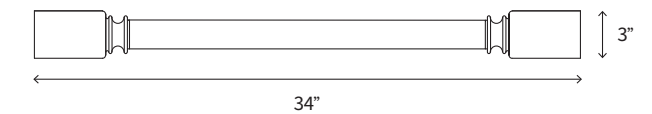

Name	Size
LM8 - S	96" long

MIRRORS

Name	Size
MIRROR2430	24w x 30h
MIRROR3030	30w x 30h

TURN POST

Name	Size
POST	3w x 34.5h x 3d

SHAKER CROWN MOLDING: 2 1/4" TALL

Name	Size
SCM2 1/4	96" long

• Available in White, Grey, Modern Slate, Espresso and Signature Blue shaker styles.