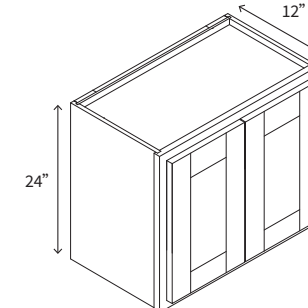

WALL CABINET 24" HIGH

Name	Size	Wt
W3024	30w x 24h x 12d	39 lb
W3324	33w x 24h x 12d	43 lb
W3624	36w x 24h x 12d	44 lb

No center style.

• 2 Doors