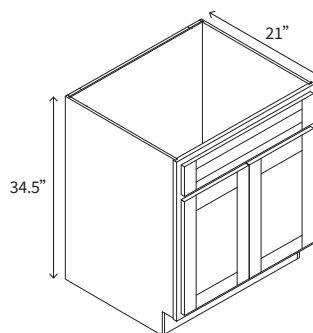

VANITY SINK BASE CABINET

Name	Size	Wt
VSB2421	24w x 34.5h x 21d	42 lb
VSB2721	27w x 34.5h x 21d	45 lb
VSB3021	30w x 34.5h x 21d	48 lb
VSB3621	36w x 34.5h x 21d	54 lb

• 2 Doors, 1 False Drawer