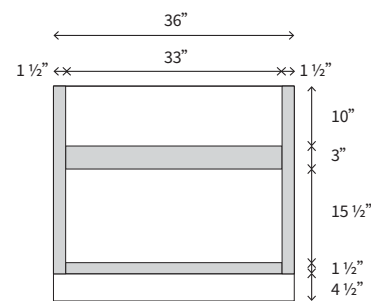

BASE CABINET FULL HEIGHT DOOR

Name	Size	Wt
B09FHD	9w x 34.5h x 24d	45 lb

• 1 Door

BASE CABINET FULL HEIGHT DOOR

Name	Size	Wt
B24FHD	24w x 34.5h x 24d	66 lb

• 2 Doors

SINK BASE CABINET

Name	Size	Wt
SB30	30w x 34.5h x 24d	52 lb
SB33	33w x 34.5h x 24d	53 lb

• 2 Doors, 1 False Drawer

SINK BASE CABINET

Name	Size	Wt
SB36	36w x 34.5h x 24d	57 lb
SB42	42w x 34.5h x 24d	62 lb

• 2 Doors, 2 False Drawers

CORNER SINK BASE CABINET

Name	Size	Wt
CSB42	42w x 34.5h x 24d	72 lb

• 1 Door

FARM HOUSE SINK BASE CABINET

Name	Size	Wt
FSM36	36w x 34.5h x 24d	57 lb

18" W x 18" H Doors

• 2 Doors Extra fillers may be needed to frame the apron/front of the sink; sink sizes vary.

BASE LAZY SUSAN CABINET