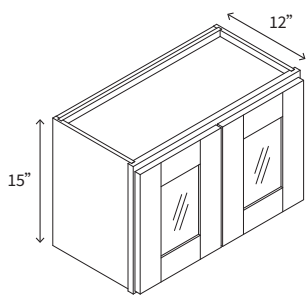

WALL GLASS CABINET 15" HIGH

Name	Size	Wt
W2415GD	24w x 15h x 12d	23 lb
W2715GD	27w x 15h x 12d	25 lb
W3015GD	30w x 15h x 12d	28 lb
W3315GD	33w x 15h x 12d	28 lb
W3615GD	36w x 15h x 12d	31 lb

Frosted glass.
Finished interior is an upgrade option.
No center style.

• 2 Doors