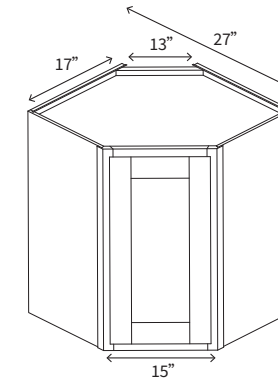

No center style.

• 2 Doors

WALL DIAGONAL CORNER 24" Wide

Name	Size	Wt
WDC2415	24w x 15h x 12d	31 lb
WDC2430	24w x 30h x 12d	58 lb
WDC2436	24w x 36h x 12d	64 lb
WDC2442	24w x 42h x 12d	75 lb

• 1 Door

WALL DIAGONAL CORNER 27" Wide

Name	Size	Wt
WDC273615	27w x 36h x 15d	77 lb
WDC274215	27w x 42h x 15d	90 lb

• 1 Door

WALL CABINET 42" HIGH

Name	Size	Wt
W0942	09w x 42h x 12d	30 lb
W1242	12w x 42h x 12d	34 lb
W1542	15w x 42h x 12d	37 lb
W1842	18w x 42h x 12d	42 lb
W2142	21w x 42h x 12d	46 lb