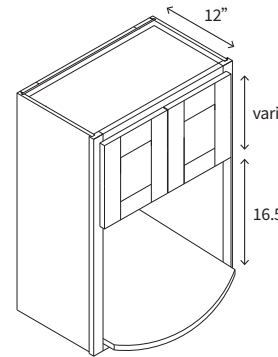

No center style.

• 2 Doors

WALL EASY REACH CABINET

Name	Size	Wt
WLS2430	24w x 30h x 12d	60 lb
WLS2436	24w x 36h x 12d	67 lb
WLS2442	24w x 42h x 12d	79 lb

Shelves only.

• 2 Doors

WALL MICROWAVE CABINET

Name	Size	Wt
WMC2730	27w x 30h x 12d	39 lb
WMC2736	27w x 36h x 12d	45 lb
WMC2742	27w x 42h x 12d	49 lb
WMC3030	30w x 30h x 12d	49 lb
WMC3036	30w x 36h x 12d	55 lb
WMC3042	30w x 42h x 12d	59 lb

Interior opening height 16 1/2"
Max appliance width, subtract 3" from cabinet width

• 2 Doors

WALL FRIDGE CABINET

Name	Size	Wt
W361224	36w x 12h x 24d	33 lb
W361524	36w x 15h x 24d	38 lb
W361824	36w x 18h x 24d	39 lb
W362124	36w x 21h x 24d	50 lb
W362424	36w x 24h x 24d	67 lb