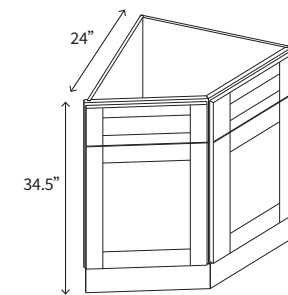

• 1 Door

FARM HOUSE SINK BASE CABINET

Name	Size	Wt
FSM36	36w x 34.5h x 24d	57 lb

18" W x 18" H Doors

• 2 Doors Extra fillers may be needed to frame the apron/front of the sink; sink sizes vary.

BASE LAZY SUSAN CABINET

Name	Size	Wt
BLS36	36w x 34.5h x 24d	113 lb

BLS36 Door width - 10 3/4"

• 2 Doors

BLIND CORNER BASE CABINET

Name	Size	Wt
BBC42	42w x 34.5h x 24d	81 lb

Specify left or right.
Minimum 3" pull from the wall.
Door & Drawer width - 18".

• 1 Door, 1 Drawer

BASE END CORNER CABINET

Name	Size	Wt
BEC24	24w x 34.5h x 24d	51 lb

Two 18 3/8" doors

• 2 Doors, 2 False Fronts

BASE END SHELF CABINET

Name	Size	Wt
BES09	9w x 34.5h x 24d	37 lb

Specify left or right.
Two-piece, Shelf and Toe-kick.