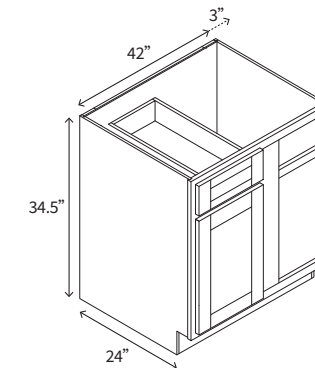

BASE CABINET FULL HEIGHT DOOR

Name	Size	Wt
B09FHD	9w x 34.5h x 24d	45 lb

• 1 Door

BASE CABINET FULL HEIGHT DOOR

Name	Size	Wt
B24FHD	24w x 34.5h x 24d	66 lb

• 2 Doors

SINK BASE CABINET

Name	Size	Wt
SB30	30w x 34.5h x 24d	52 lb
SB33	33w x 34.5h x 24d	53 lb

• 1 Door

FARM HOUSE SINK BASE CABINET

Name	Size	Wt
FSM36	36w x 34.5h x 24d	57 lb

18" W x 18" H Doors

• 2 Doors Extra fillers may be needed to frame the apron/front of the sink; sink sizes vary.

BASE LAZY SUSAN CABINET

Name	Size	Wt
BLS36	36w x 34.5h x 24d	113 lb

BLS36 Door width - 10 3/4"

• 2 Doors

BLIND CORNER BASE CABINET

Name	Size	Wt
BBC42	42w x 34.5h x 24d	81 lb

Specify left or right.
Minimum 3" pull from the wall.
Door & Drawer width - 18".