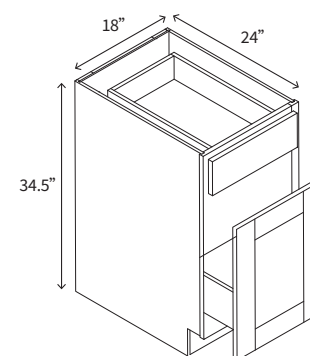

BASE TRASH CABINET

Name	Size	Wt
BWBK18	18w x 34.5h x 24d	66 lb

Includes two 27 quart trash cans

• 1 Door, 1 Drawer