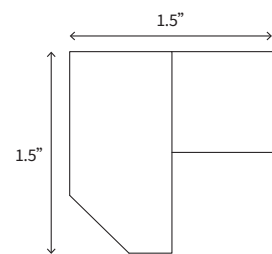

Name	Size
LM8 - S	96" long

MIRRORS

Name	Size
MIRROR2430	24w x 30h
MIRROR3030	30w x 30h

TURN POST

Name	Size
POST	3w x 34.5h x 3d

SHAKER CROWN MOLDING: 2 1/4" TALL

Name	Size
SCM2 1/4	96" long

• Available in White, Grey, Modern Slate, Espresso and Signature Blue shaker styles.