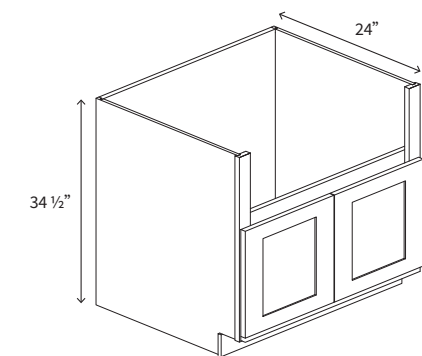

BASE CABINET FULL HEIGHT DOOR

Name	Size	Wt
B09FHD	9w x 34.5h x 24d	45 lb

• 1 Door

BASE CABINET FULL HEIGHT DOOR

Name	Size	Wt
B24FHD	24w x 34.5h x 24d	66 lb

• 2 Doors

SINK BASE CABINET

Name	Size	Wt
SB30	30w x 34.5h x 24d	52 lb
SB33	33w x 34.5h x 24d	53 lb

• 2 Doors, 1 False Drawer

SINK BASE CABINET

Name	Size	Wt
SB36	36w x 34.5h x 24d	57 lb
SB42	42w x 34.5h x 24d	62 lb

• 2 Doors, 2 False Drawers

CORNER SINK BASE CABINET

Name	Size	Wt
CSB42	42w x 34.5h x 24d	72 lb

• 1 Door

FARM HOUSE SINK BASE CABINET

Name	Size	Wt
FSM36	36w x 34.5h x 24d	57 lb

18" W x 18" H Doors

• 2 Doors Extra fillers may be needed to frame the apron/front of the sink; sink sizes vary.

BASE LAZY SUSAN CABINET