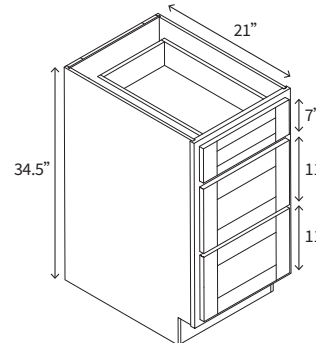

VANITY DRAWER BASE CABINET

Name	Size	Wt
VDB12	12w x 34.5h x 21d	69 lb
VDB15	15w x 34.5h x 21d	74 lb
VDB18	18w x 34.5h x 21d	81 lb
VDB21	21w x 34.5h x 21d	86 lb
VDB24	24w x 34.5h x 21d	94 lb

• 3 Drawers