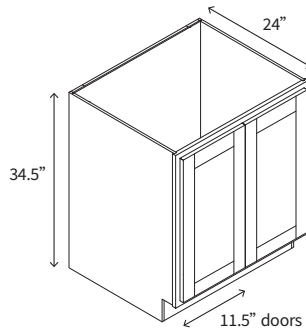

BASE CABINET FULL HEIGHT DOOR

Name	Size	Wt
B09FHD	9w x 34.5h x 24d	45 lb

• 1 Door

BASE CABINET FULL HEIGHT DOOR

Name	Size	Wt
B24FHD	24w x 34.5h x 24d	66 lb

• 2 Doors

SINK BASE CABINET

Name	Size	Wt
SB30	30w x 34.5h x 24d	52 lb
SB33	33w x 34.5h x 24d	53 lb

• 2 Doors, 1 False Drawer

SINK BASE CABINET

Name	Size	Wt
SB36	36w x 34.5h x 24d	57 lb
SB42	42w x 34.5h x 24d	62 lb

• 2 Doors, 2 False Drawers

CORNER SINK BASE CABINET

Name	Size	Wt
CSB42	42w x 34.5h x 24d	72 lb