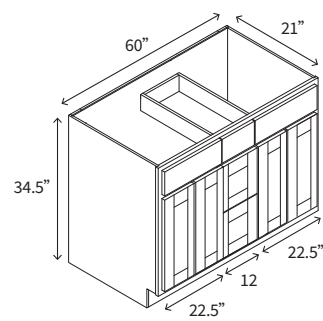

VANITY SINK BASE COMBO 60"