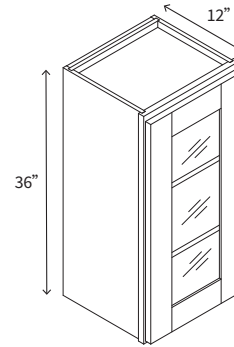

Specify left or right.
Finished shelves.

• 2 Doors

WALL END CABINET

Name	Size	Wt
WEC1230	12w x 30h x 12d	26 lb
WEC1236	12w x 36h x 12d	30 lb
WEC1242	12w x 42h x 12d	42 lb

• 2 Doors

WALL WINE RACK

Name	Size	Wt
WRC3015	30w x 15h x 12d	25 lb
WRC3615	36w x 15h x 12d	28 lb

Can be used vertical.

• 1 Door

WALL GLASS RACK

Name	Size	Wt
30GR	30w x 1.5h x 12d	7 lb
36GR	36w x 1.5h x 12d	7 lb

Attaches under cabinet.

• 1 Door

WALL GLASS CABINET 36" HIGH

Name	Size	Wt
W1536GD	15w x 36h x 12d	14 lb
W1836GD	18w x 36h x 12d	14 lb

Frosted glass.
Finished interior is an upgrade option.
Specify left or right hinge.

• 1 Door

WALL GLASS CABINET 36" HIGH

Name	Size	Wt
W2436GD	24w x 36h x 12d	50 lb
W3036GD	30w x 36h x 12d	58 lb
W3636GD	36w x 36h x 12d	66 lb