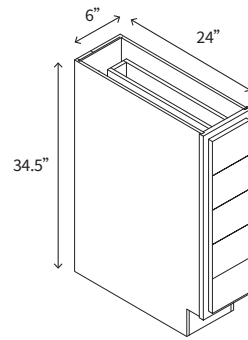

BASE SPICE DRAWERS CABINET

Name	Size	Wt
BWRC6	6w x 34.5h x 24d	59 lb

No soft close
No drawer guides

• 5 Drawers