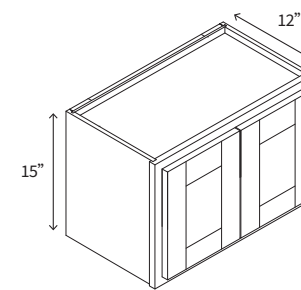

WALL CABINET 15" HIGH

Name	Size	Wt
W2415	24w x 15h x 12d	23 lb
W2715	27w x 15h x 12d	25 lb
W3015	30w x 15h x 12d	27 lb
W3315	33w x 15h x 12d	28 lb
W3615	36w x 15h x 12d	30 lb

• 2 Doors