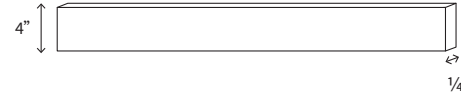

TOE KICK 4" TALL

Name	Size
TK8	96" long