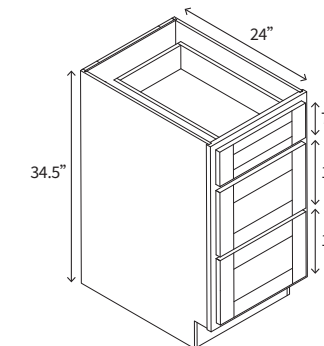

3-DRAWER BASE CABINET*

Name	Size	Wt
3DB12	12w x 34.5h x 24d	71 lb
3DB15	15w x 34.5h x 24d	79 lb
3DB18	18w x 34.5h x 24d	84 lb
3DB21	21w x 34.5h x 24d	89 lb
3DB24	24w x 34.5h x 24d	96 lb
3DB30	30w x 34.5h x 24d	106 lb
3DB36	36w x 34.5h x 24d	114 lb

*Utensil Drawers hold up to 30lbs, Large Base Drawers hold up to 75lbs.