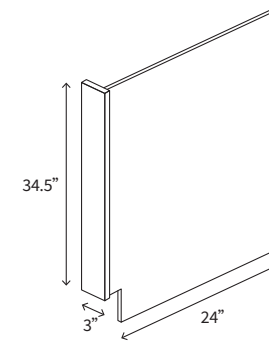

• **Finished:** finished skin panel, matching color **one** side.

1/2" CABINET PANEL

Name	Size	Wt
PNL34.5x96x1/2	34.5w x 96h x 1/2d	36 lb

• **Finished:** finished skin panel, matching color **both** sides.

DISHWASHER RETURN PANEL

Name	Size	Wt
DWR	24w x 34.5h x 3d	11 lb

• **Dishwasher panel with 3" return filler**

REFRIGERATOR RETURN PANEL

Name	Size	Wt
REP	24w x 96h x 3d	31 lb

3/4" CABINET SKINS

Name	Size	Wt
PNL24x96x3/4	24w x 96h x 3/4d	30 lb