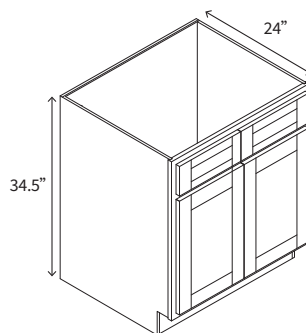

BASE CABINET FULL HEIGHT DOOR

Name	Size	Wt
B09FHD	9w x 34.5h x 24d	45 lb

• 1 Door

BASE CABINET FULL HEIGHT DOOR

Name	Size	Wt
B24FHD	24w x 34.5h x 24d	66 lb

• 2 Doors

SINK BASE CABINET

Name	Size	Wt
SB30	30w x 34.5h x 24d	52 lb
SB33	33w x 34.5h x 24d	53 lb

• 2 Doors, 1 False Drawer

SINK BASE CABINET

Name	Size	Wt
SB36	36w x 34.5h x 24d	57 lb
SB42	42w x 34.5h x 24d	62 lb

• 2 Doors, 2 False Drawers

CORNER SINK BASE CABINET

Name	Size	Wt
CSB42	42w x 34.5h x 24d	72 lb