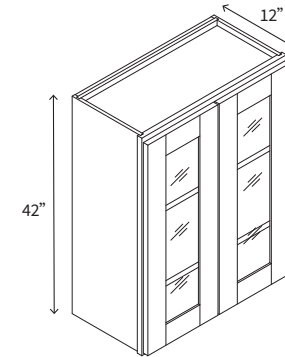

WALL GLASS CABINET 42" HIGH

Name	Size	Wt
W2442GD	24w x 42h x 12d	66 lb
W3042GD	30w x 42h x 12d	72 lb
W3642GD	36w x 42h x 12d	79 lb

Frosted glass.
Finished interior is an upgrade option.

• 2 Doors