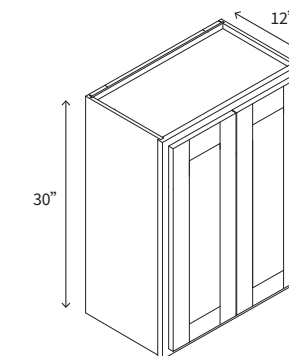

WALL CABINET 30" HIGH

Name	Size	Wt
W2430	24w x 30h x 12d	38 lb
W2730	27w x 30h x 12d	45 lb
W3030	30w x 30h x 12d	49 lb
W3330	33w x 30h x 12d	53 lb
W3630	36w x 30h x 12d	55 lb
W4230	42w x 30h x 12d	63 lb

No center style.

• 2 Doors