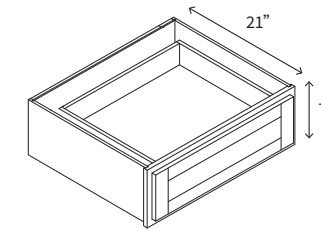

VANITY KNEE DRAWER

Name	Size	Wt
KD24	24w x 7h x 21d	29 lb
KD30	30w x 7h x 21d	34 lb
KD36	36w x 7h x 21d	39 lb

Commonly used as a desk drawer or an additional stacked drawer

• 1 Drawer