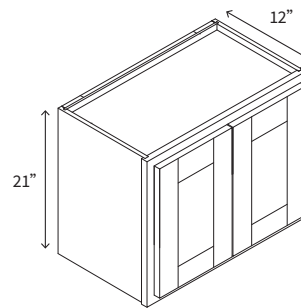

• 2 Doors

WALL CABINET 18" HIGH

Name	Size	Wt
W3018	30w x 18h x 12d	29 lb
W3318	33w x 18h x 12d	31 lb
W3618	36w x 18h x 12d	33 lb

• 2 Doors

WALL CABINET 21" HIGH

Name	Size	Wt
W3021	30w x 21h x 12d	32 lb
W3321	33w x 21h x 12d	34 lb
W3621	36w x 21h x 12d	39 lb