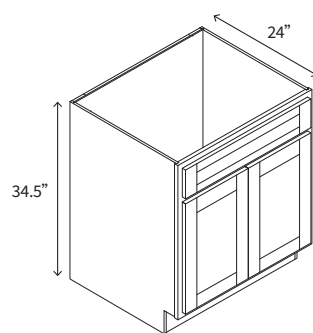

BASE CABINET FULL HEIGHT DOOR

Name	Size	Wt
B09FHD	9w x 34.5h x 24d	45 lb

• 1 Door

BASE CABINET FULL HEIGHT DOOR

Name	Size	Wt
B24FHD	24w x 34.5h x 24d	66 lb

• 2 Doors

SINK BASE CABINET

Name	Size	Wt
SB30	30w x 34.5h x 24d	52 lb
SB33	33w x 34.5h x 24d	53 lb