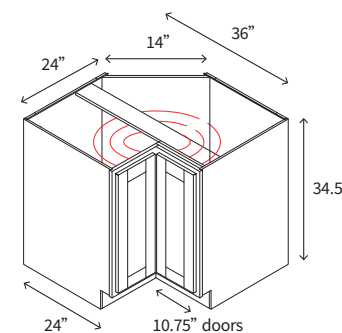

• 1 Door

FARM HOUSE SINK BASE CABINET

Name	Size	Wt
FSM36	36w x 34.5h x 24d	57 lb

18" W x 18" H Doors

• 2 Doors Extra fillers may be needed to frame the apron/front of the sink; sink sizes vary.

BASE LAZY SUSAN CABINET

Name	Size	Wt
BLS36	36w x 34.5h x 24d	113 lb

BLS36 Door width - 10 3/4"

• 2 Doors

BLIND CORNER BASE CABINET

Name	Size	Wt
BBC42	42w x 34.5h x 24d	81 lb

Specify left or right.
Minimum 3" pull from the wall.
Door & Drawer width - 18".