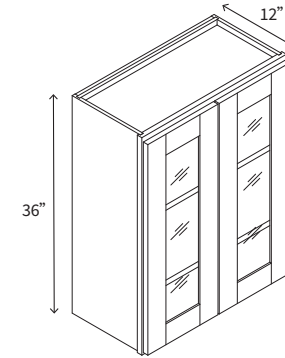

WALL GLASS CABINET 36" HIGH

Name	Size	Wt
W2436GD	24w x 36h x 12d	50 lb
W3036GD	30w x 36h x 12d	58 lb
W3636GD	36w x 36h x 12d	66 lb

Frosted glass.
Finished interior is an upgrade option.
No center style.

• 2 Doors