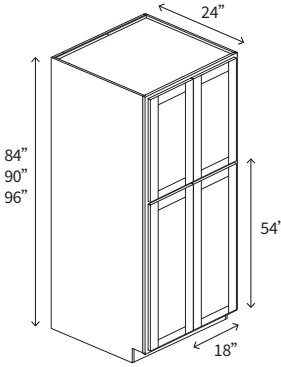

BASE SPICE DRAWERS CABINET

Name	Size	Wt
BWRC6	6w x 34.5h x 24d	59 lb

No soft close
No drawer guides

• 5 Drawers

TALL PANTRY CABINET

Name	Size	Wt
PC188424	18w x 84h x 24d	145 lb
PC189024	18w x 90h x 24d	152 lb
PC189624	18w x 96h x 24d	158 lb

Comes with shelves only.
Roll Out Tray upgrade optional,
see Accessories.

• 2 Doors

TALL PANTRY

Name	Size	Wt
PC248424	24w x 84h x 24d	160 lb
PC249024	24w x 90h x 24d	171 lb
PC249624	24w x 96h x 24d	183 lb
PC308424	30w x 84h x 24d	180 lb
PC309024	30w x 90h x 24d	191 lb
PC309624	30w x 96h x 24d	206 lb