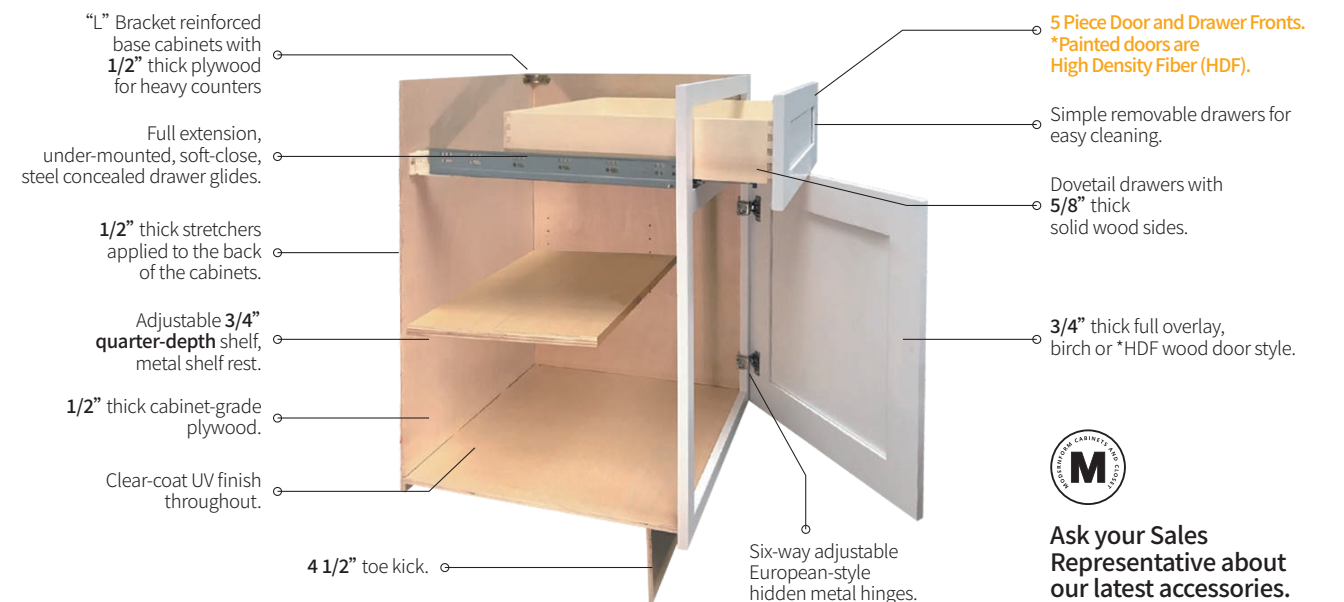

NEW Slim Oak Shaker

Shaker Cabinet Features

Ask your Sales Representative about our latest accessories.

Commitment

150,000+

Of Cabinets In-stock

Modernform Cabinets and Closet is a world-leading cabinet manufacturer and committed to our customers in stocking the largest kitchen and bathroom cabinet inventory in the DFW area and shipping nationwide!