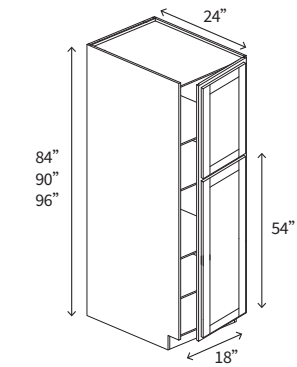

BASE SPICE DRAWERS CABINET

Name	Size	Wt
BWRC6	6w x 34.5h x 24d	59 lb

No soft close
No drawer guides

• 5 Drawers

TALL PANTRY CABINET

Name	Size	Wt
PC188424	18w x 84h x 24d	145 lb
PC189024	18w x 90h x 24d	152 lb
PC189624	18w x 96h x 24d	158 lb

Comes with shelves only.
Roll Out Tray upgrade optional,
see Accessories.

• 2 Doors

TALL PANTRY

Name	Size	Wt
PC248424	24w x 84h x 24d	160 lb
PC249024	24w x 90h x 24d	171 lb
PC249624	24w x 96h x 24d	183 lb
PC308424	30w x 84h x 24d	180 lb
PC309024	30w x 90h x 24d	191 lb
PC309624	30w x 96h x 24d	206 lb