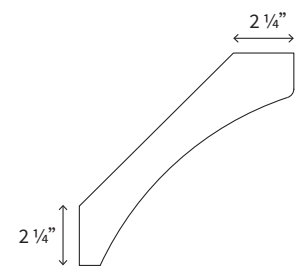

Name	Size
LM8 - S	96" long

MIRRORS

Name	Size
MIRROR2430	24w x 30h
MIRROR3030	30w x 30h

TURN POST

Name	Size
POST	3w x 34.5h x 3d

SHAKER CROWN MOLDING: 2 1/4" TALL

Name	Size
SCM2 1/4	96" long

• Available in White, Grey, Modern Slate, Espresso and Signature Blue shaker styles.