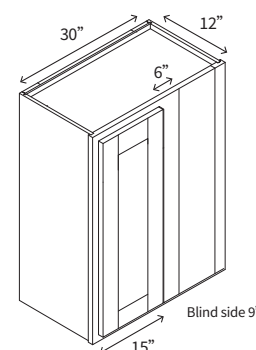

WALL BLIND CORNER CABINET

Name	Size	Wt
WBC3030	30w x 30h x 12d	44 lb
WBC3036	30w x 36h x 12d	50 lb
WBC3042	30w x 42h x 12d	57 lb

Door is 15" wide
Specify left or right

• 1 Door