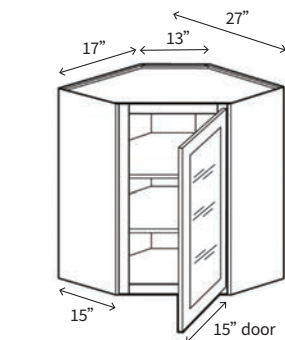

WALL DIAGONAL GLASS CORNER 27" Wide

Name	Size	Wt
WDC273615GD	27w x 36h x 15d	82 lb
WDC274215GD	27w x 42h x 15d	100 lb

Frosted glass.
Finished interior is an upgrade option.
Door width 15".

• 1 Door