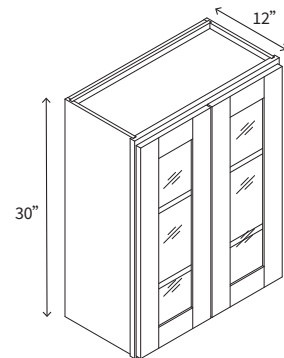

WALL GLASS CABINET 30" HIGH

Name	Size	Wt
W1530GD	15w x 30h x 12d	30 lb
W1830GD	18w x 30h x 12d	34 lb

Frosted glass.
Finished interior is an upgrade option.
Specify left or right hinge.

• 1 Door

WALL GLASS CABINET 30" HIGH

Name	Size	Wt
W2430GD	24w x 30h x 12d	40 lb
W3030GD	30w x 30h x 12d	50 lb
W3630GD	36w x 30h x 12d	60 lb

Frosted glass.
Finished interior is an upgrade option.
No center style.

• 2 Doors

WALL DIAGONAL GLASS CORNER 24" Wide