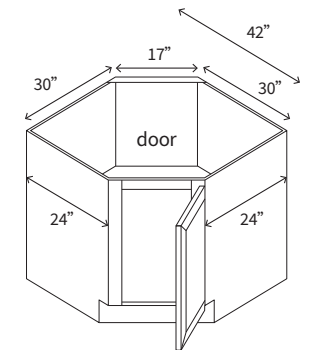

BASE CABINET FULL HEIGHT DOOR

Name	Size	Wt
B09FHD	9w x 34.5h x 24d	45 lb

• 1 Door

BASE CABINET FULL HEIGHT DOOR

Name	Size	Wt
B24FHD	24w x 34.5h x 24d	66 lb

• 2 Doors

SINK BASE CABINET

Name	Size	Wt
SB30	30w x 34.5h x 24d	52 lb
SB33	33w x 34.5h x 24d	53 lb

• 2 Doors, 1 False Drawer

SINK BASE CABINET

Name	Size	Wt
SB36	36w x 34.5h x 24d	57 lb
SB42	42w x 34.5h x 24d	62 lb

• 2 Doors, 2 False Drawers

CORNER SINK BASE CABINET

Name	Size	Wt
CSB42	42w x 34.5h x 24d	72 lb

• 1 Door

FARM HOUSE SINK BASE CABINET

Name	Size	Wt
FSM36	36w x 34.5h x 24d	57 lb

18" W x 18" H Doors

• 2 Doors Extra fillers may be needed to frame the apron/front of the sink; sink sizes vary.

BASE LAZY SUSAN CABINET