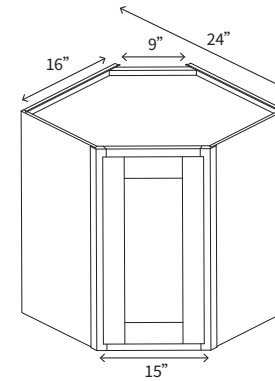

• 1 Door

WALL CABINET 36" HIGH

Name	Size	Wt
W2436	24w x 36h x 12d	46 lb
W2736	27w x 36h x 12d	48 lb
W3036	30w x 36h x 12d	54 lb
W3336	33w x 36h x 12d	58 lb
W3636	36w x 36h x 12d	62 lb
W4236	42w x 36h x 12d	69 lb

No center style.

• 2 Doors

WALL DIAGONAL CORNER 24" Wide

Name	Size	Wt
WDC2415	24w x 15h x 12d	31 lb
WDC2430	24w x 30h x 12d	58 lb
WDC2436	24w x 36h x 12d	64 lb
WDC2442	24w x 42h x 12d	75 lb

• 1 Door

WALL DIAGONAL CORNER 27" Wide