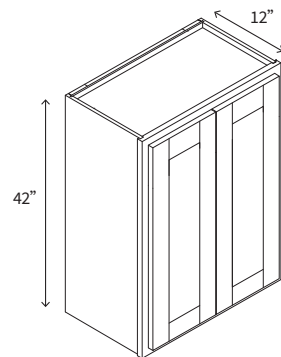

WALL CABINET 42" HIGH

Name	Size	Wt
W2442	24w x 42h x 12d	52 lb
W2742	27w x 42h x 12d	58 lb
W3042	30w x 42h x 12d	63 lb
W3342	33w x 42h x 12d	66 lb
W3642	36w x 42h x 12d	72 lb
W4242	42w x 42h x 12d	81 lb

No center style.

• 2 Doors