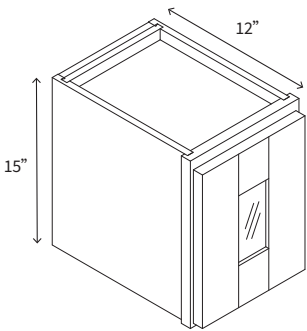

WALL GLASS CABINET 15" HIGH

Name	Size	Wt
W1515GD	15w x 15h x 12d	15 lb
W1815GD	18w x 15h x 12d	18 lb
W2115GD	21w x 15h x 12d	20 lb

Frosted glass.
Finished interior is an upgrade option.
Specify left or right hinge.

• 1 Door