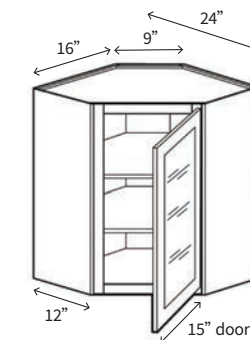

WALL GLASS CABINET 30" HIGH

Name	Size	Wt
W1530GD	15w x 30h x 12d	30 lb
W1830GD	18w x 30h x 12d	34 lb

Frosted glass.
Finished interior is an upgrade option.
Specify left or right hinge.

• 1 Door

WALL GLASS CABINET 30" HIGH

Name	Size	Wt
W2430GD	24w x 30h x 12d	40 lb
W3030GD	30w x 30h x 12d	50 lb
W3630GD	36w x 30h x 12d	60 lb

Frosted glass.
Finished interior is an upgrade option.
No center style.

• 2 Doors

WALL DIAGONAL GLASS CORNER 24" Wide