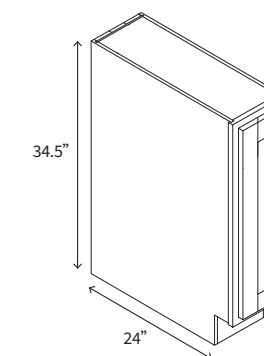

*Utensil Drawers hold up to 30lbs, Large Base Drawers hold up to 75lbs.

2-DRAWER BASE CABINET

Name	Size	Wt
2DB24	24w x 34.5h x 24d	86 lb
2DB30	30w x 34.5h x 24d	96 lb
2DB36	36w x 34.5h x 24d	107 lb

*Utensil Drawers hold up to 30lbs, Large Base Drawers hold up to 75lbs.

BASE CABINET FULL HEIGHT DOOR

Name	Size	Wt
B09FHD	9w x 34.5h x 24d	45 lb

• 1 Door

BASE CABINET FULL HEIGHT DOOR

Name	Size	Wt
B24FHD	24w x 34.5h x 24d	66 lb

• 2 Doors

SINK BASE CABINET

Name	Size	Wt
SB30	30w x 34.5h x 24d	52 lb
SB33	33w x 34.5h x 24d	53 lb