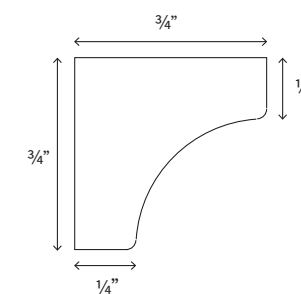

WALL FALSE DOOR

Name	Size
FD1230	11 1/2w x 29 1/2h x 3/4d
FD1236	11 1/2w x 35 1/2h x 3/4d
FD1242	11 1/2w x 41 1/2h x 3/4d

OUTSIDE CORNER MOLDING 3/4" TALL

Name	Size
OCM8	96" long

COVE MOLDING 3/4" TALL

Name	Size
Cove Molding	96" long