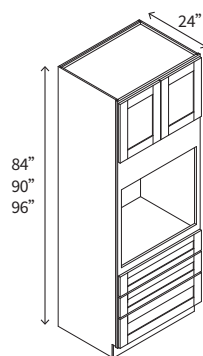

BASE SPICE DRAWERS CABINET

Name	Size	Wt
BWRC6	6w x 34.5h x 24d	59 lb

No soft close
No drawer guides

• 5 Drawers

TALL PANTRY CABINET

Name	Size	Wt
PC188424	18w x 84h x 24d	145 lb
PC189024	18w x 90h x 24d	152 lb
PC189624	18w x 96h x 24d	158 lb

Comes with shelves only.
Roll Out Tray upgrade optional,
see Accessories.

• 2 Doors

TALL PANTRY

Name	Size	Wt
PC248424	24w x 84h x 24d	160 lb
PC249024	24w x 90h x 24d	171 lb
PC249624	24w x 96h x 24d	183 lb
PC308424	30w x 84h x 24d	180 lb
PC309024	30w x 90h x 24d	191 lb
PC309624	30w x 96h x 24d	206 lb

Comes with shelves only.
Roll Out Tray upgrade optional,
see Accessories.

• 4 Doors

TALL OVEN CABINET

Name	Size	Wt
OC338424	33w x 84h x 24d	153 lb
OC339024	33w x 90h x 24d	165 lb
OC339624	33w x 96h x 24d	175 lb