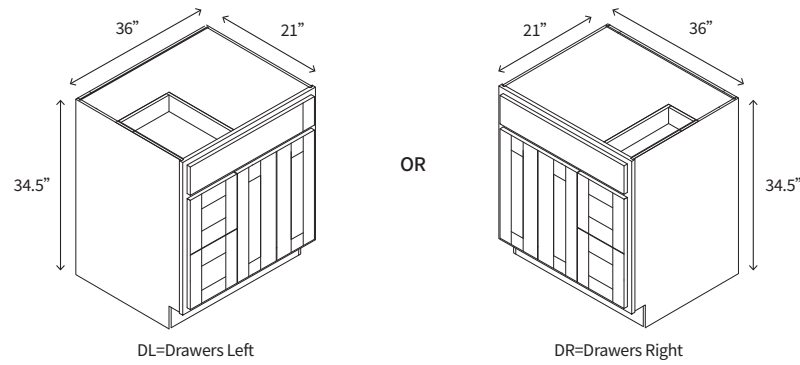

VANITY SINK BASE COMBO CABINET 36"

Name	Size	Wt
VSD3021DL	36w x 34.5h x 21d	87 lb
VSD3021DR	36w x 34.5h x 21d	87 lb

Two deep 12" wide drawers.
Centered sink, 2 doors.
No center style.
Full back.

• 2 Doors, 2 Drawers

VANITY SINK BASE COMBO 60"

Name	Size	Wt
VSD6021DD	60w x 34.5h x 21d	120 lb

Three deep 12" wide drawers.
No center styles.

• 3 Drawers Middle, Double Sink

VANITY COUNTERTOP LINEN CABINET

Name	Size	Wt
DV1245	12w x 45h x 12d	45 lb

Designed to be put on top of counter.

• 1 Door, 2 Drawers

VANITY LINEN CABINET

Name	Size	Wt
SVA188421	18w x 84h x 21d	149 lb

• 1 Door, 3 Drawers