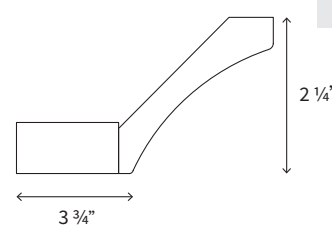

SHAKER CROWN MOLDING: 2 1/4" TALL (with heel)

Name	Size
SCM2 1/4-heel	96" long

• Available in White shaker and Espresso shaker styles. Can be painted.