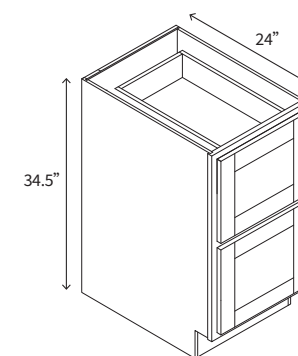

2-DRAWER BASE CABINET

Name	Size	Wt
2DB24	24w x 34.5h x 24d	86 lb
2DB30	30w x 34.5h x 24d	96 lb
2DB36	36w x 34.5h x 24d	107 lb

*Utensil Drawers hold up to 30lbs, Large Base Drawers hold up to 75lbs.