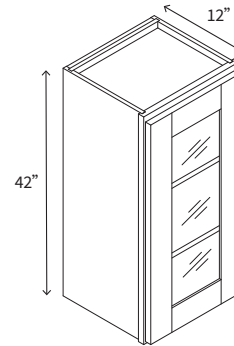

Frosted glass.
Finished interior is an upgrade option.
Specify left or right hinge.

• 1 Door

WALL GLASS CABINET 15" HIGH

Name	Size	Wt
W2415GD	24w x 15h x 12d	23 lb
W2715GD	27w x 15h x 12d	25 lb
W3015GD	30w x 15h x 12d	28 lb
W3315GD	33w x 15h x 12d	28 lb
W3615GD	36w x 15h x 12d	31 lb

Frosted glass.
Finished interior is an upgrade option.
No center style.

• 2 Doors

WALL GLASS CABINET 42" HIGH

Name	Size	Wt
W1542GD	15w x 42h x 12d	44 lb
W1842GD	18w x 42h x 12d	61 lb

Frosted glass.
Finished interior is an upgrade option.