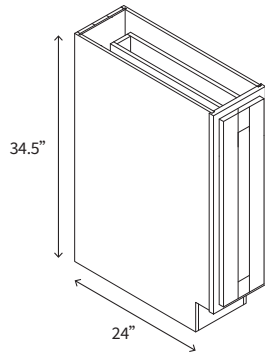

• 1 Door, 1 Drawer

BASE END CORNER CABINET

Name	Size	Wt
BEC24	24w x 34.5h x 24d	51 lb

Two 18 3/8" doors

• 2 Doors, 2 False Fronts

BASE END SHELF CABINET

Name	Size	Wt
BES09	9w x 34.5h x 24d	37 lb

Specify left or right.
Two-piece, Shelf and Toe-kick.

BASE TRASH CABINET

Name	Size	Wt
BWBK18	18w x 34.5h x 24d	66 lb

Includes two 27 quart trash cans

• 1 Door, 1 Drawer

BASE SPICE RACK CABINET

Name	Size	Wt
SP09	9w x 34.5h x 24d	45 lb

Three 4" Wide levels

• 1 Door