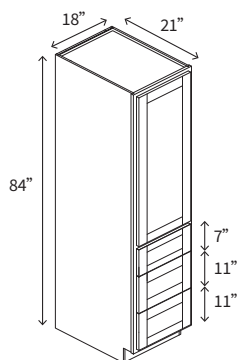

VANITY SINK BASE COMBO 60"

Name	Size	Wt
VSD6021DD	60w x 34.5h x 21d	120 lb

Three deep 12" wide drawers.
No center styles.

• 3 Drawers Middle, Double Sink

VANITY COUNTERTOP LINEN CABINET

Name	Size	Wt
DV1245	12w x 45h x 12d	45 lb

Designed to be put on top of counter.

• 1 Door, 2 Drawers

VANITY LINEN CABINET

Name	Size	Wt
SVA188421	18w x 84h x 21d	149 lb

• 1 Door, 3 Drawers

ACCESSORIES

1/4" CABINET SKINS

Name	Size	Wt
PNL34.5x96x1/4	34.5w x 96h x 1/4d	26 lb