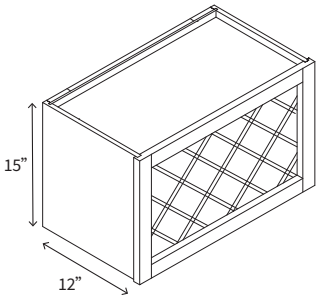

Specify left or right.
Finished shelves.

• 2 Doors

WALL END CABINET

Name	Size	Wt
WEC1230	12w x 30h x 12d	26 lb
WEC1236	12w x 36h x 12d	30 lb
WEC1242	12w x 42h x 12d	42 lb

• 2 Doors

WALL WINE RACK

Name	Size	Wt
WRC3015	30w x 15h x 12d	25 lb
WRC3615	36w x 15h x 12d	28 lb

Can be used vertical.

• 1 Door

WALL GLASS RACK

Name	Size	Wt
30GR	30w x 1.5h x 12d	7 lb
36GR	36w x 1.5h x 12d	7 lb

Attaches under cabinet.

• 1 Door

WALL GLASS CABINET 36" HIGH

Name	Size	Wt
W1536GD	15w x 36h x 12d	14 lb
W1836GD	18w x 36h x 12d	14 lb