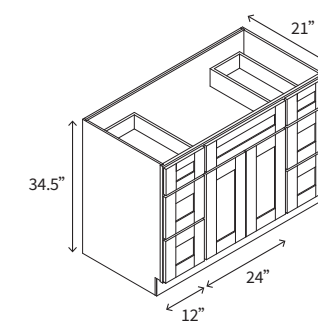

VANITY SINK BASE COMBO 48" / 60"

Name	Size	Wt
VSD4821D	48w x 34.5h x 21d 12" wide drawers	79 lb
VSD6021D	60w x 34.5h x 21d 15" wide drawers	79 lb

Six deep 12" wide drawers.
No center style.
Sink centered.

• 3 Drawers Left, 3 Drawers Right, Sink Centered