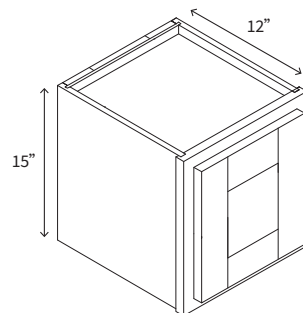

WALL CABINET 15" HIGH

Name	Size	Wt
W1515	15w x 15h x 12d	16 lb
W1815	18w x 15h x 12d	19 lb
W2115	21w x 15h x 12d	21 lb

• 1 Door Specify left or right hinge